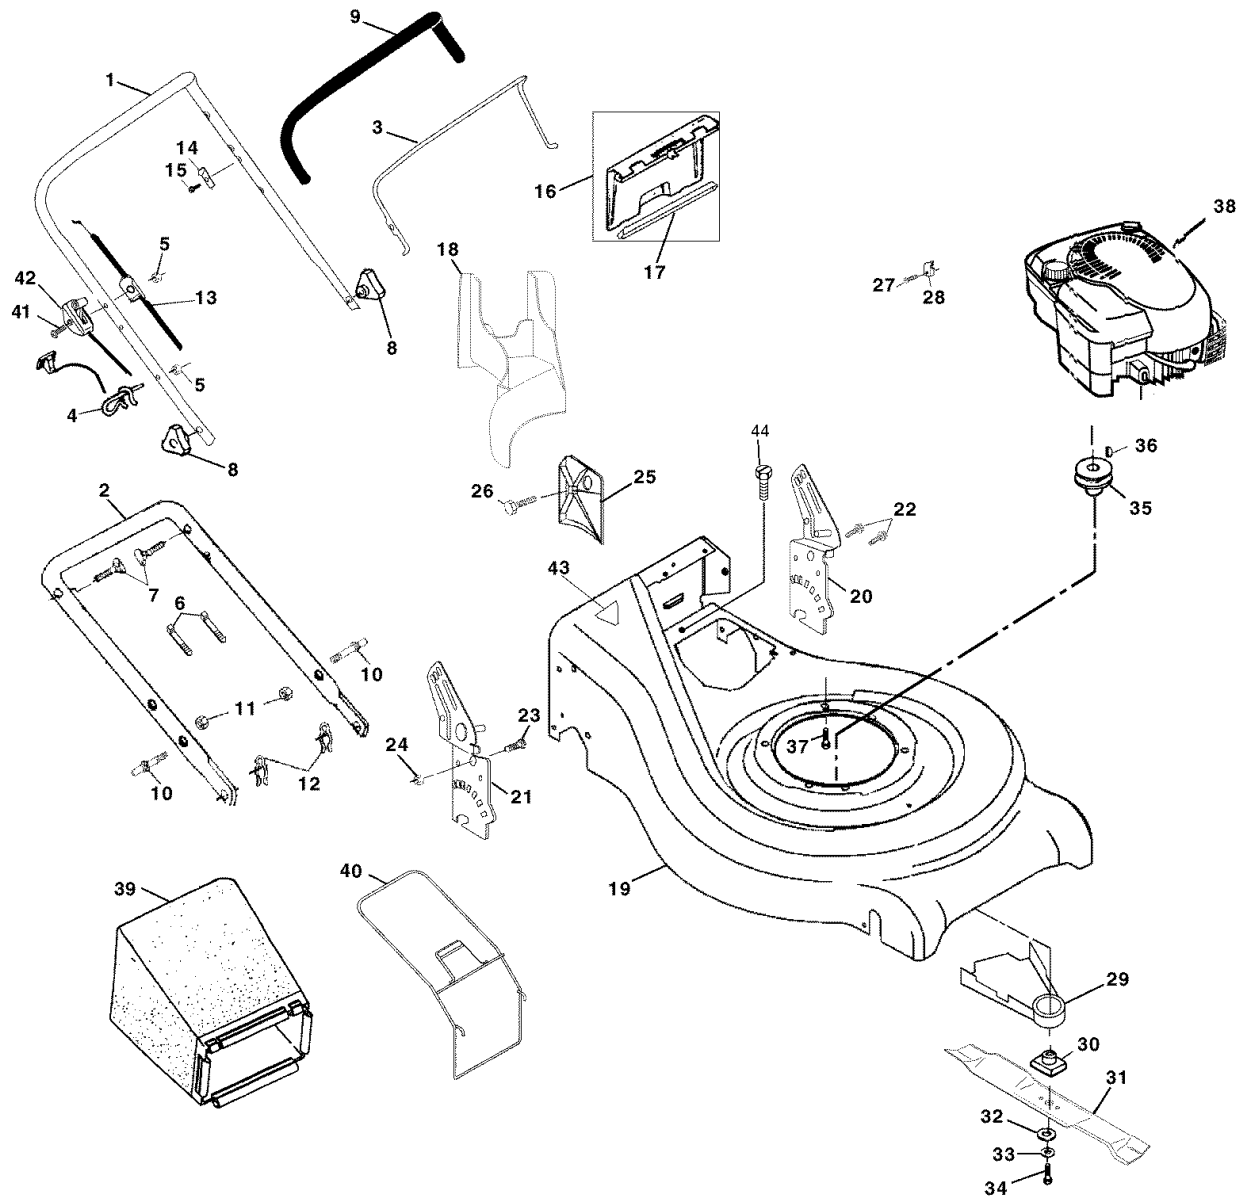

REPAIR PARTS

ROTARY LAWN MOWER - - MODEL NO. 600RDM2 (J600RDME) 954 13 00 51

REPAIR PARTS

ROTARY LAWN MOWER - - MODEL NO. 600RDM2 (J600RDME) 954 13 00 51

KEY NO.	PART NO.	DESCRIPTION	KEY NO.	PART NO.	DESCRIPTION
1	532167163	Handle, Upper Dlx Comf.	26	532163409	Screw 12 x 5/8
2	532164556	Handle, Lower	27	532083816	Screw
3	532131036	Bail, Cont. Wire Dlx Comf. Blk	28	532111190	Cable Clamp
4	532132001	Guide, Rope, Side	29	532134612	Shield, Debris Modified
5	532063601	Nut, Hex Lockwasher 1/4-20	30	532851514	Adapter
6	532066426	Wire, Tie	31	532159267	Blade, 21"
7	532131959	Bolt, Handle 5/16-18 x 1.75	32	532851074	Washer, Hardened
8	532087692	Knob, Handle	33	532850263	Lockwasher, Helical Spring 3/8
9	532164265	Grip, Hdl Foam Smooth	34	532851084	Screw, Hex Head 3/8-24 x 1.38
10	532161551	Bolt, Sq. Neck	35	532084596	Pulley, Engine
11	873990500	Nut, Hex Lockwasher Ins. 5/16-18 UNC	36	532087677	Key, Hi Pro
12	532051793	Cotter, Hairpin	37	532150406	Bolt, Engine
13	532133107	Cable	38	-----	Engine Briggs & Stratton 12H802
14	532125162	Bracket, Upstop			Order parts from engine manufacturer
15	532083816	Screw, Hex Washer Head Tapping 10-2	39	532166834	Grass Catcher Bag
16	532162085	Kit, Door Rear	40	532161358	Grass Catcher Frame
17	532161548	Seal, Door	41	532144929	Screw
18	532165261	Plug, Mulcher	42	532164137	Throttle Control
19	532163424	Kit, Housing	43	532145494	Decal Danger
20	532164548	Handle, Bracket	44	532054583	Self Tapping Screw
21	532169306	Handle, Bracket Asm. Right	--	532161057	Warning Decal
22	532150078	Screw, Hex Wshd	--	532166832	Operator's Manual(Euro)
23	532163183	Bolt, Hex Head 5/16-18 x 5/8	--	532166833	Operator's Manual(Scand)
24	532063124	Nut, Hex Lock Wshr 5/16-18			
25	532161333	Baffle, Side